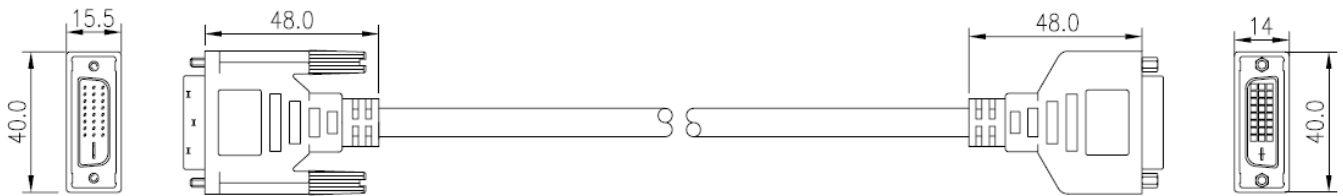

DVI-D Dual Link Digital Video Cable

- Supports resolutions up to 2048x1536
- Utilizes High Speed digital video transmission up to 9.9Gbps
- Tri-shielded undermold with dual foil shield and braid shield

Specifications: DVI-D Dual Link Digital Video Cable

Cable Characteristics:

| | |
|------------|-------------------------------------|
| Diameter | 8.6mm |
| Shielding | Tri-shielded w/ dual foil and braid |
| Conductors | 28AWG copper |
| Contacts | Gold plated |

Cable Specifications

| | |
|----------------------------|----------------|
| Connector: | DVI-D 24 Pin |
| Resolution (max supported) | 2048 x 1536 |
| Data Speeds | 9.9Gbps |
| PC-99 Colour coded: | White |
| Approvals: | RoHS Compliant |
| Warranty: | Lifetime |
| Package Type: | Polybag |