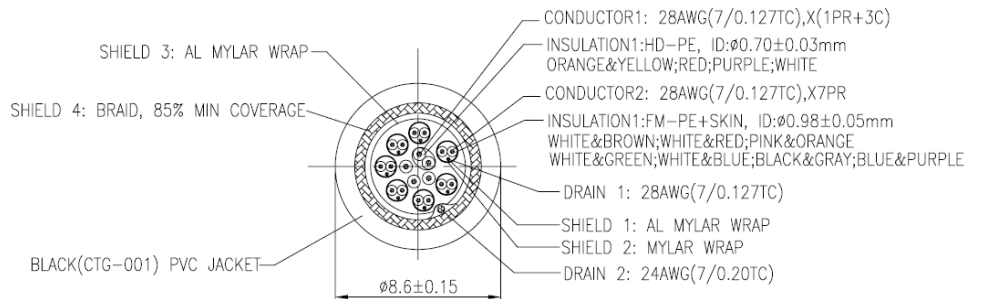

Specifications: DVI-D Dual Link Digital Video Cable

Cable Characteristics:

| | |
|------------|-------------------------------------|
| Diameter | 8.6mm |
| Shielding | Tri-shielded w/ dual foil and braid |
| Conductors | 28AWG copper |
| Contacts | Gold plated |

Cable Specifications

| | |
|----------------------------|----------------|
| Connector: | DVI-D 24 Pin |
| Resolution (max supported) | 2048 x 1536 |
| Data Speeds | 9.9Gbps |
| PC-99 Colour coded: | White |
| Approvals: | RoHS Compliant |
| Warranty: | Lifetime |
| Package Type: | Polybag |

| PIN OUT | | |
|---------|-------|-----------------|
| P1 | P2 | |
| 1 | 1 | BLACK |
| 2 | 2 | GRAY |
| 3 | 3 | (DRAIN) |
| 4 | 4 | BROWN |
| 5 | 5 | WHITE |
| 3 | 3 | (DRAIN) |
| 6 | 6 | RED |
| 7 | 7 | PURPLE |
| 9 | 9 | RED |
| 10 | 10 | WHITE |
| 11 | 11 | (DRAIN) |
| 12 | 12 | ORANGE |
| 13 | 13 | PINK |
| 11 | 11 | (DRAIN) |
| 14 | 14 | ORANGE |
| 15 | 15 | YELLOW |
| 16 | 16 | WHITE |
| 17 | 17 | BLUE |
| 18 | 18 | PURPLE |
| 19 | 19 | (DRAIN) |
| 20 | 20 | GREEN |
| 21 | 21 | WHITE |
| 19 | 19 | (DRAIN) |
| 23 | 23 | BLUE |
| 24 | 24 | WHITE |
| 22 | 22 | (DRAIN) |
| SHELL | SHELL | (BRAID & DRAIN) |