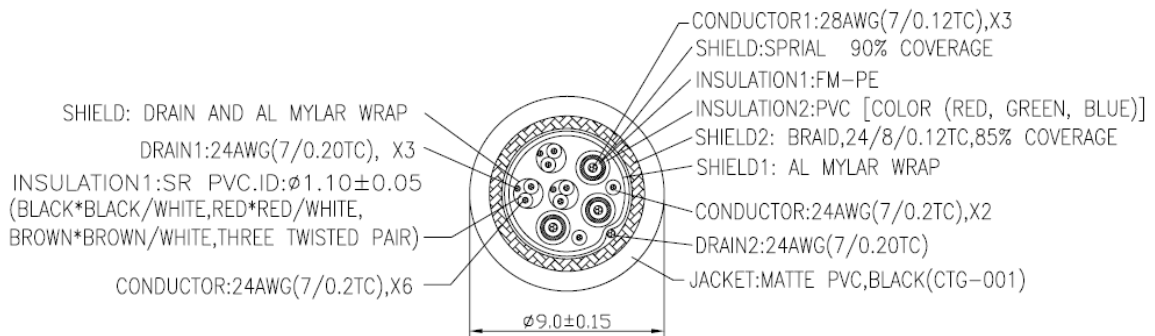

Specifications: RapidRun® VGA (HD15) + 3.5mm Flying Lead

Part Number	Description	Weight (Kg)
87114	0.5m RapidRun VGA (HD15) + 3.5mm Flying Lead (1.5ft)	0.165