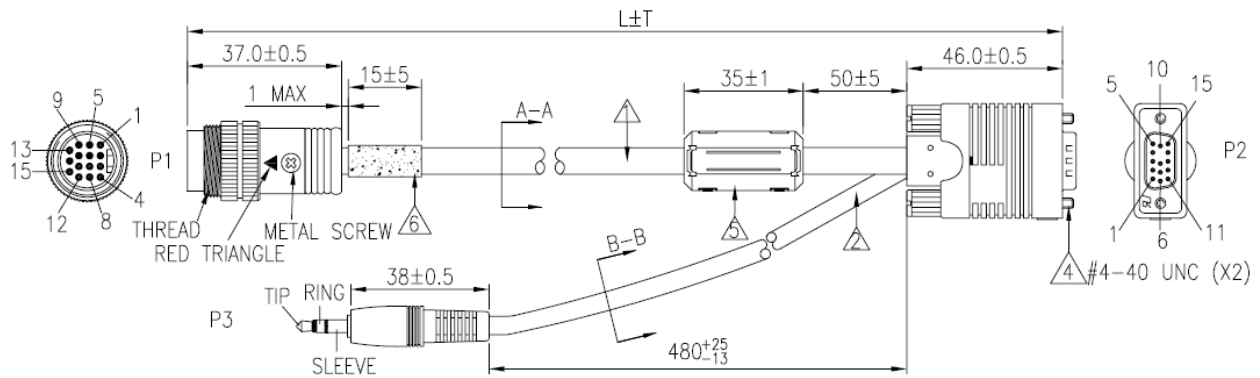

Specifications: RapidRun® VGA (HD15) + 3.5mm Flying Lead

Part Number	Description	Weight (Kg)
87114	0.5m RapidRun VGA (HD15) + 3.5mm Flying Lead (1.5ft)	0.165