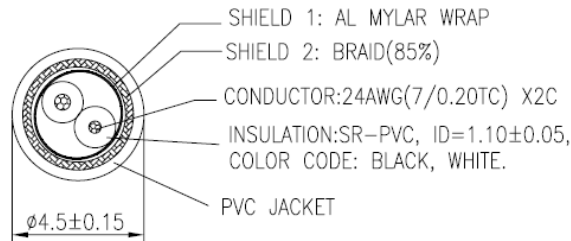

Specifications: RapidRun® VGA (HD15) + 3.5mm Flying Lead

Part Number	Description	Weight (Kg)
87114	0.5m RapidRun VGA (HD15) + 3.5mm Flying Lead (1.5ft)	0.165