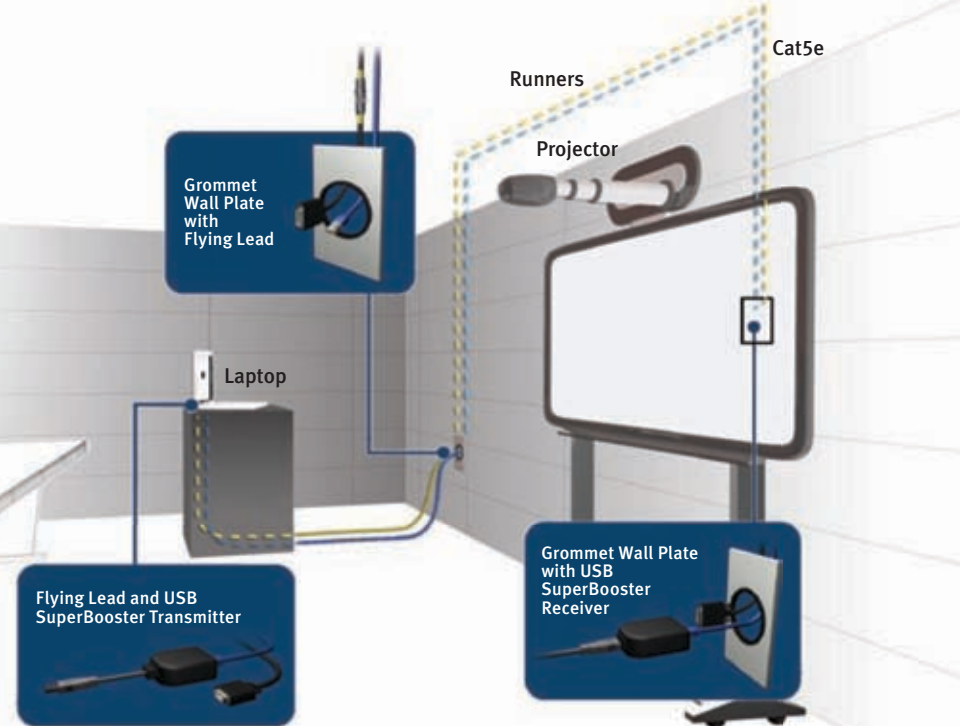

### DIGITAL SIGNAGE

CAMPUSES  
HOTELS  
► RESTAURANTS AND PUBS  
BUSINESSES  
STADIUMS  
AMUSEMENT PARKS  
MUSIC HALLS  
HOSPITALS  
TRAIN AND BUS STATIONS  
TRADE SHOW DISPLAYS

CLUBS  
CONVENTION CENTERS  
WAITING ROOMS  
HOUSES OF WORSHIP  
AIRPORTS

### INTERACTIVE

► CLASSROOMS  
CONFERENCE ROOMS  
GOVERNMENT FACILITIES  
TRADE SHOW DISPLAYS

## HOW RAPIDRUN WORKS

RapidRun is a two-part, modular cabling solution that starts with a single Runner cable that runs through walls, ceilings and fixtures. Each Runner cable supports multiple signal types such as VGA, Composite Video, S-Video, Component Video, HDMI® and DVI.

Each end of the Runner cable is terminated with the appropriate Flying Lead or Wall Plate to connect to the system's source and display devices. Many configuration options are available to meet the needs of virtually any PC and audio/video application.