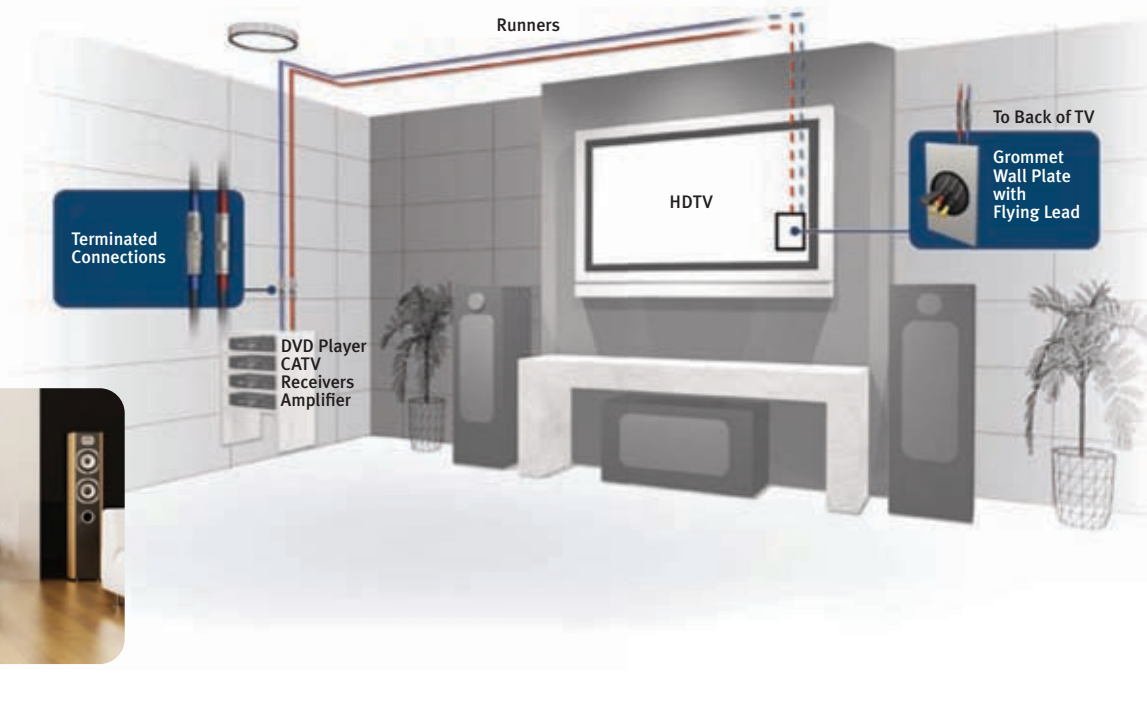

### PROJECTOR SYSTEMS

CLASSROOMS  
AUDITORIUMS  
► CONFERENCE ROOMS  
CONVENTION CENTERS  
CLUBS  
TRADE SHOW DISPLAYS  
AIRPORTS  
HOME THEATRE  
RESTAURANTS AND BARS  
HOUSES OF WORSHIP

### DIGITAL SIGNAGE

CAMPUSES  
HOTELS  
► RESTAURANTS AND PUBS  
BUSINESSES  
STADIUMS  
AMUSEMENT PARKS  
MUSIC HALLS  
HOSPITALS  
TRAIN AND BUS STATIONS  
TRADE SHOW DISPLAYS

CLUBS  
CONVENTION CENTERS  
WAITING ROOMS  
HOUSES OF WORSHIP  
AIRPORTS

### INTERACTIVE

► CLASSROOMS  
CONFERENCE ROOMS  
GOVERNMENT FACILITIES  
TRADE SHOW DISPLAYS

## HOW RAPIDRUN WORKS

RapidRun is a two-part, modular cabling solution that starts with a single Runner cable that runs through walls, ceilings and fixtures. Each Runner cable supports multiple signal types such as VGA, Composite Video, S-Video, Component Video, HDMI® and DVI.