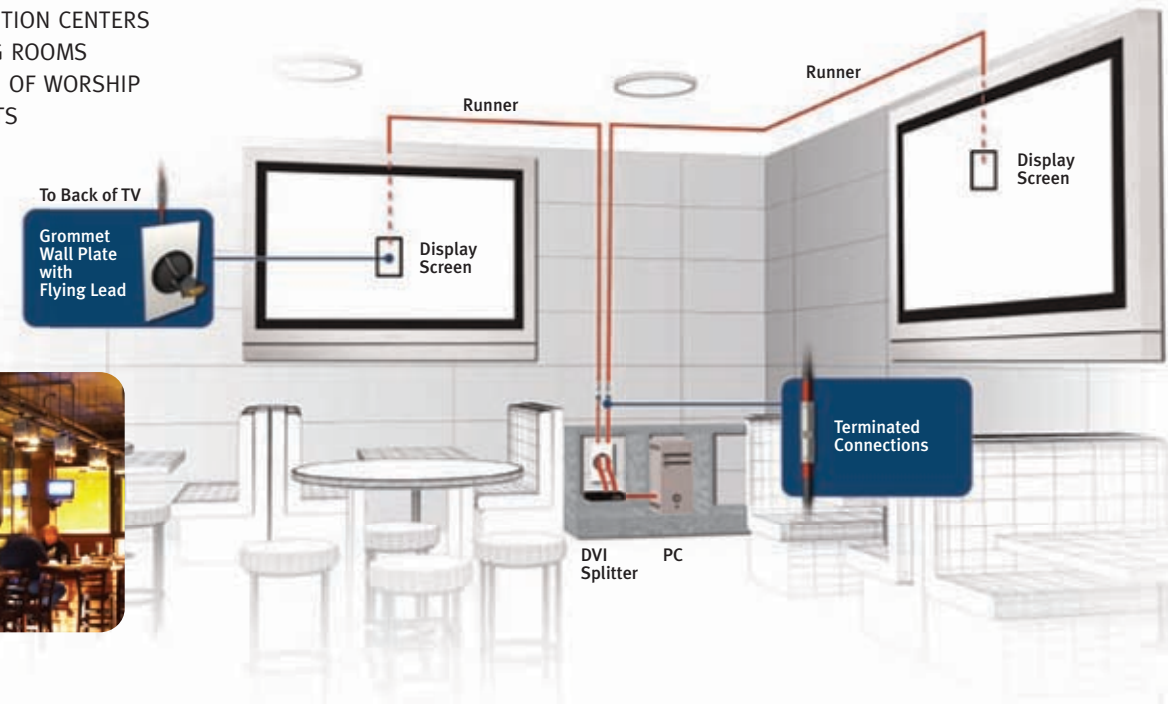

Each end of the Runner cable is terminated with the appropriate Flying Lead or Wall Plate to connect to the system's source and display devices. Many configuration options are available to meet the needs of virtually any PC and audio/video application.

### PROJECTOR SYSTEMS

CLASSROOMS  
AUDITORIUMS  
► CONFERENCE ROOMS  
CONVENTION CENTERS  
CLUBS  
TRADE SHOW DISPLAYS  
AIRPORTS  
HOME THEATRE  
RESTAURANTS AND BARS  
HOUSES OF WORSHIP

### DIGITAL SIGNAGE

CAMPUSES  
HOTELS  
► RESTAURANTS AND PUBS  
BUSINESSES  
STADIUMS  
AMUSEMENT PARKS  
MUSIC HALLS  
HOSPITALS  
TRAIN AND BUS STATIONS  
TRADE SHOW DISPLAYS

CLUBS  
CONVENTION CENTERS  
WAITING ROOMS  
HOUSES OF WORSHIP  
AIRPORTS

### INTERACTIVE

► CLASSROOMS  
CONFERENCE ROOMS  
GOVERNMENT FACILITIES  
TRADE SHOW DISPLAYS