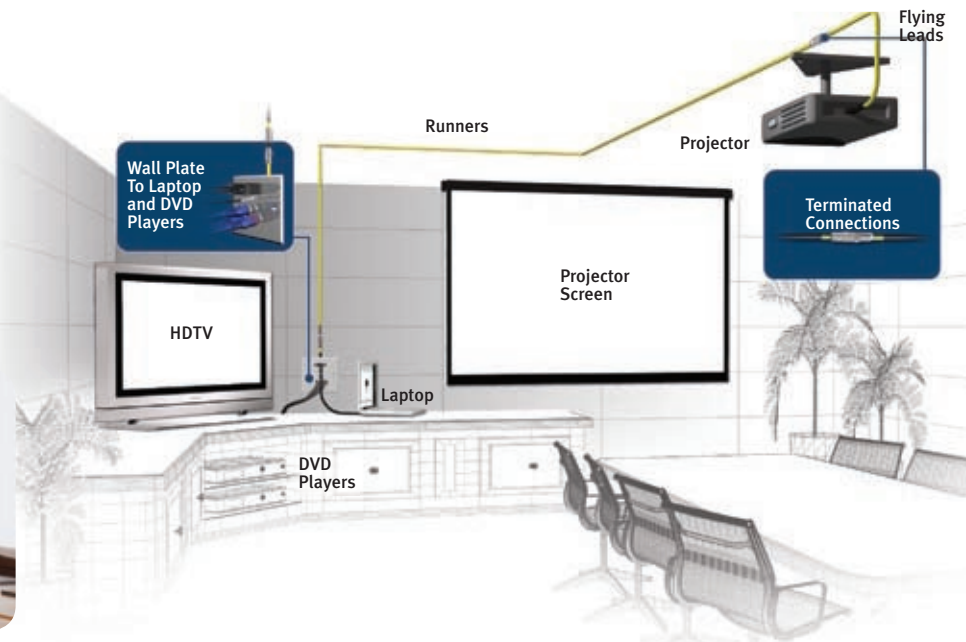

APPLICATIONS FOR RAPIDRUN

PROJECTOR SYSTEMS

CLASSROOMS
AUDITORIUMS
► CONFERENCE ROOMS
CONVENTION CENTERS
CLUBS
TRADE SHOW DISPLAYS
AIRPORTS
HOME THEATRE
RESTAURANTS AND BARS
HOUSES OF WORSHIP