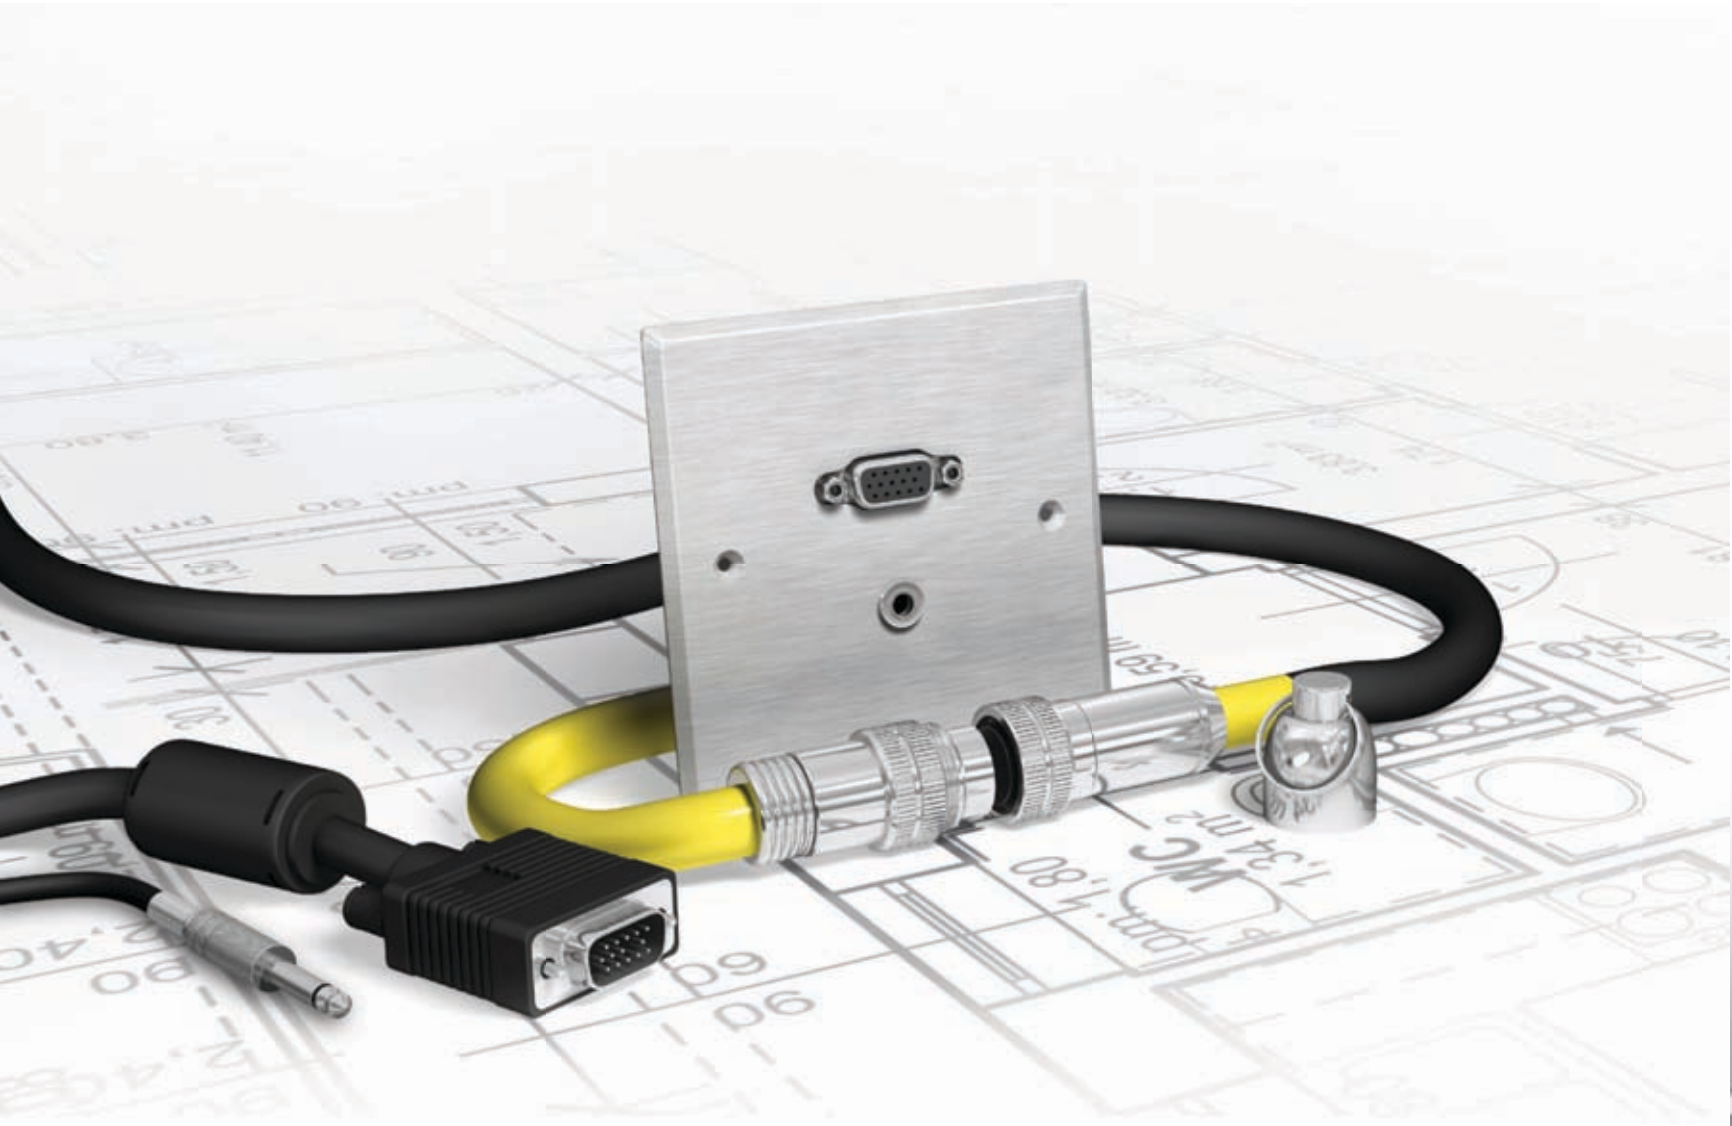

RapidRUN®

Fast, Complete A/V Cabling System

RESIDENTIAL